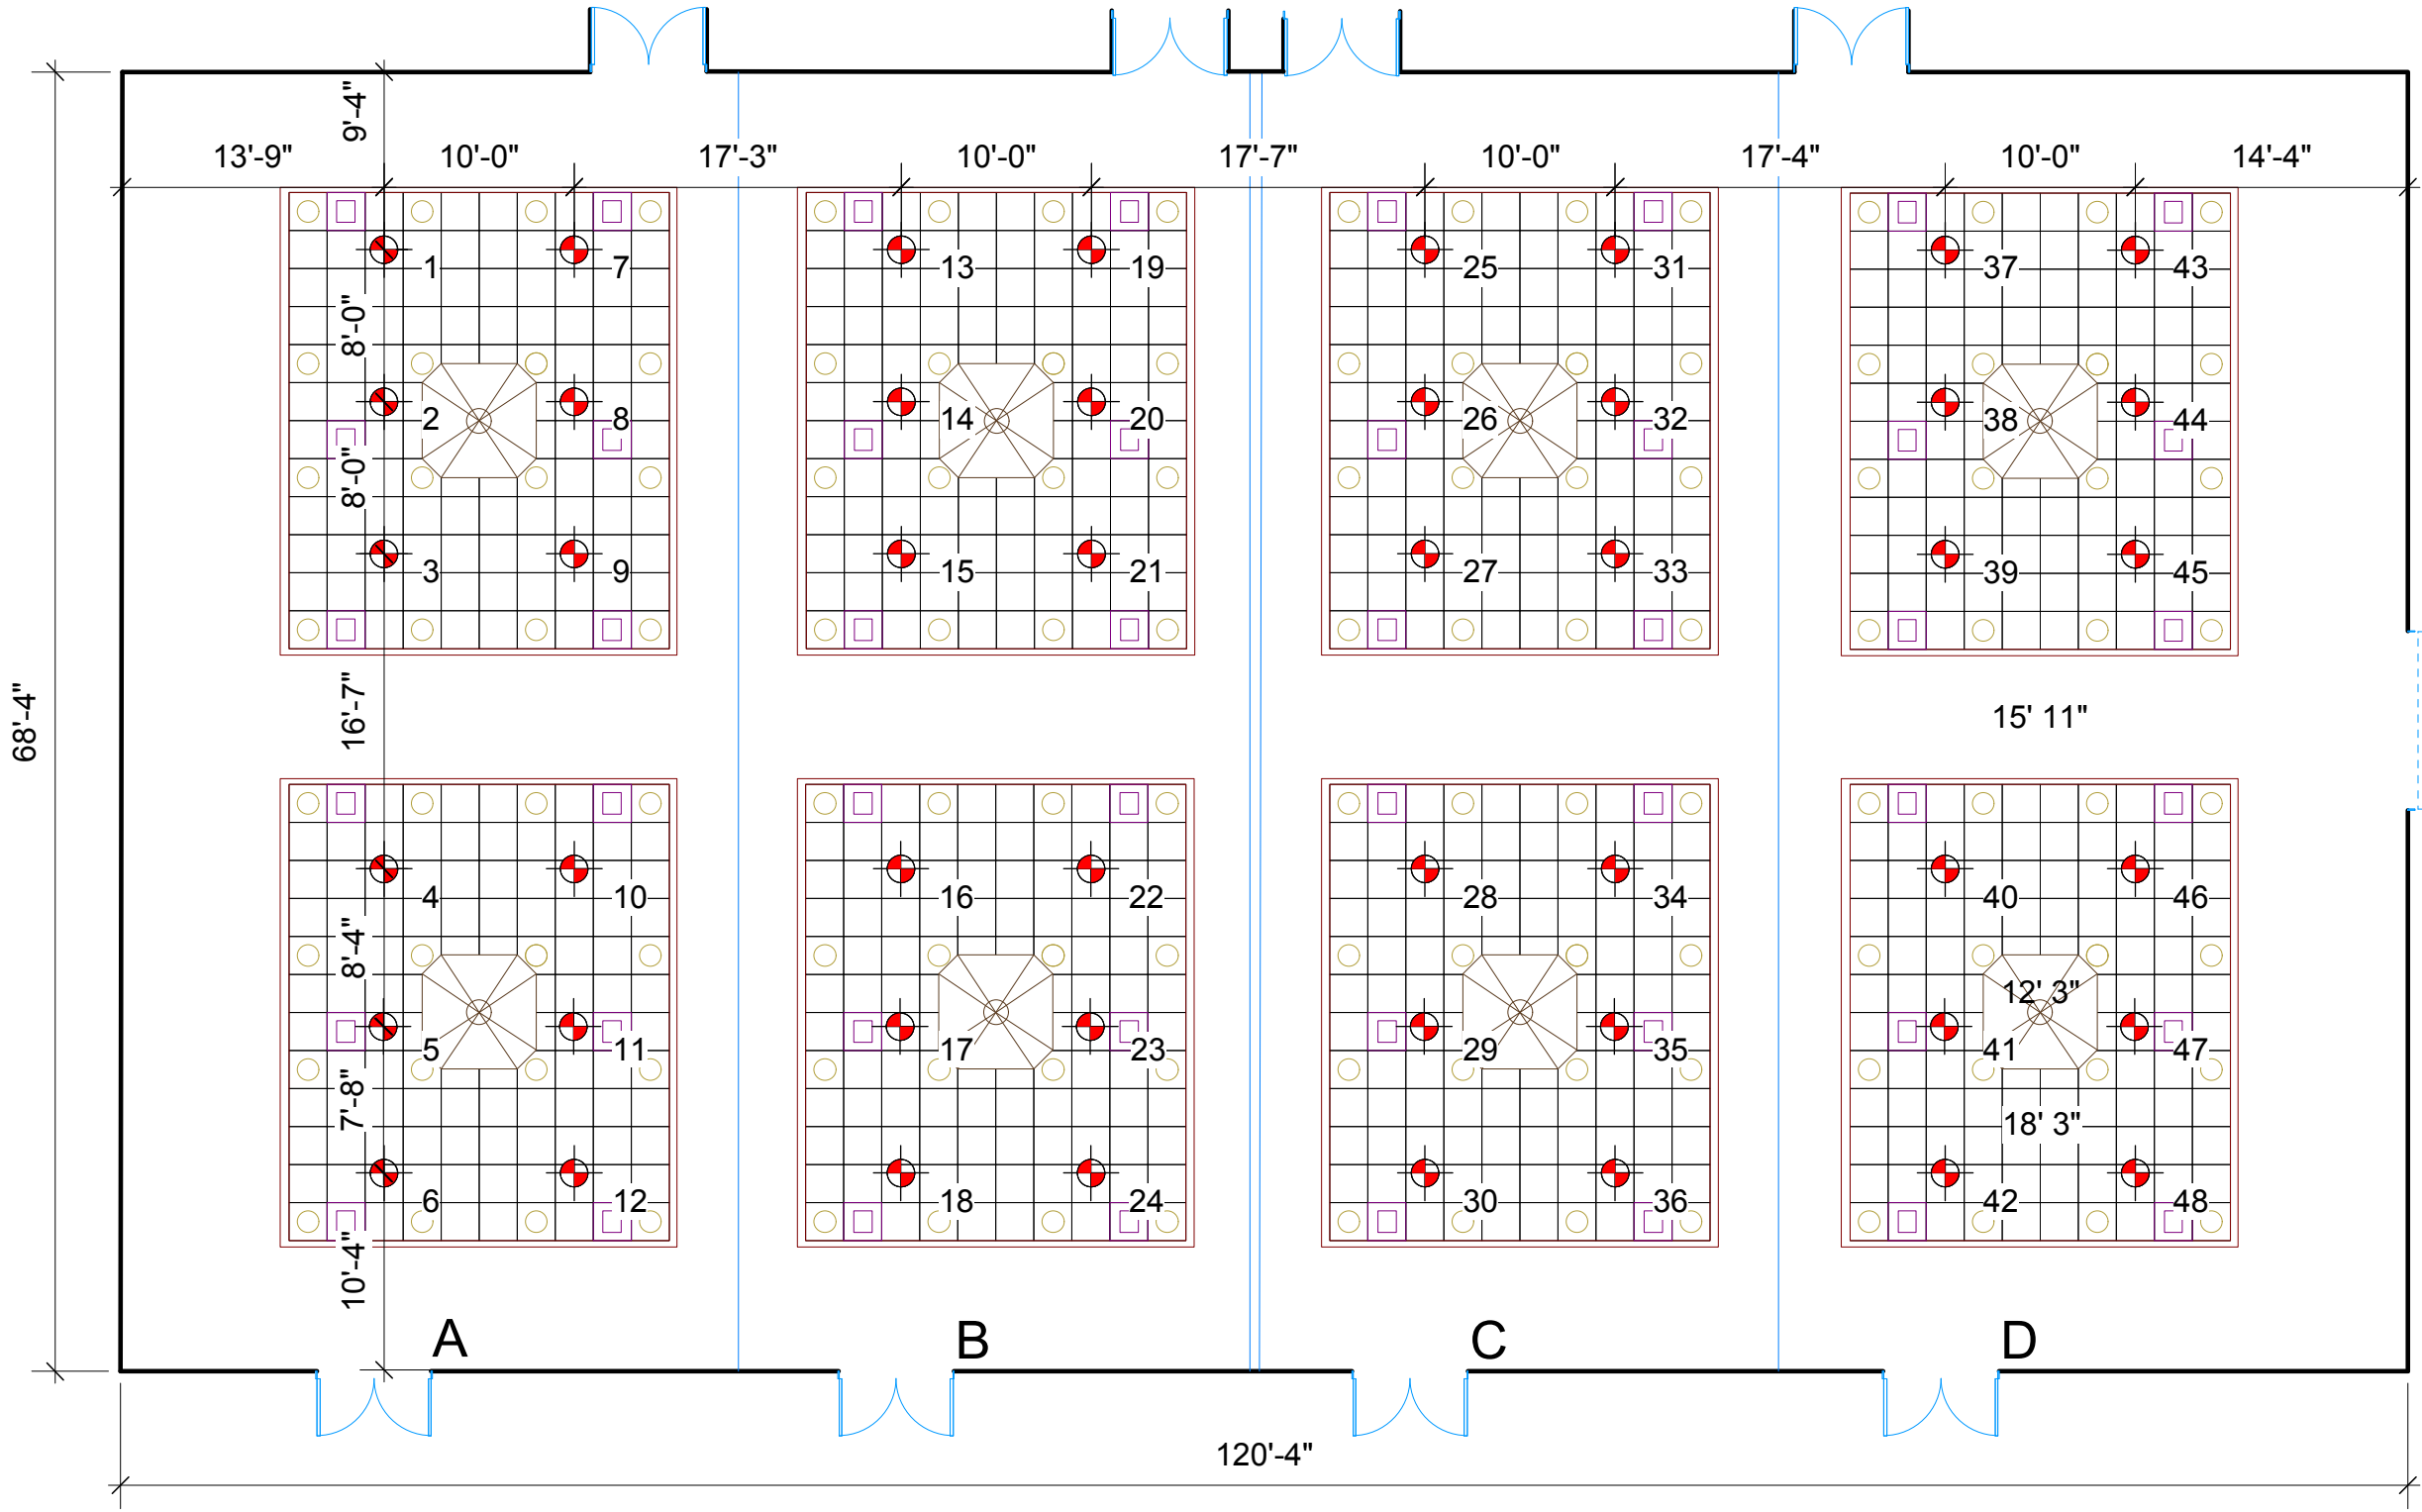

Service Area

Grand Ballroom

- Ceiling tiles 18' 3"
- Soffit 15' 11"
- Chandelier 12' 3"
- 500 lbs per point max 
- Audio speakers 
- Downlights 

roll up door
width 9'4"
height 9'8"

Service Area

Pre Function Area